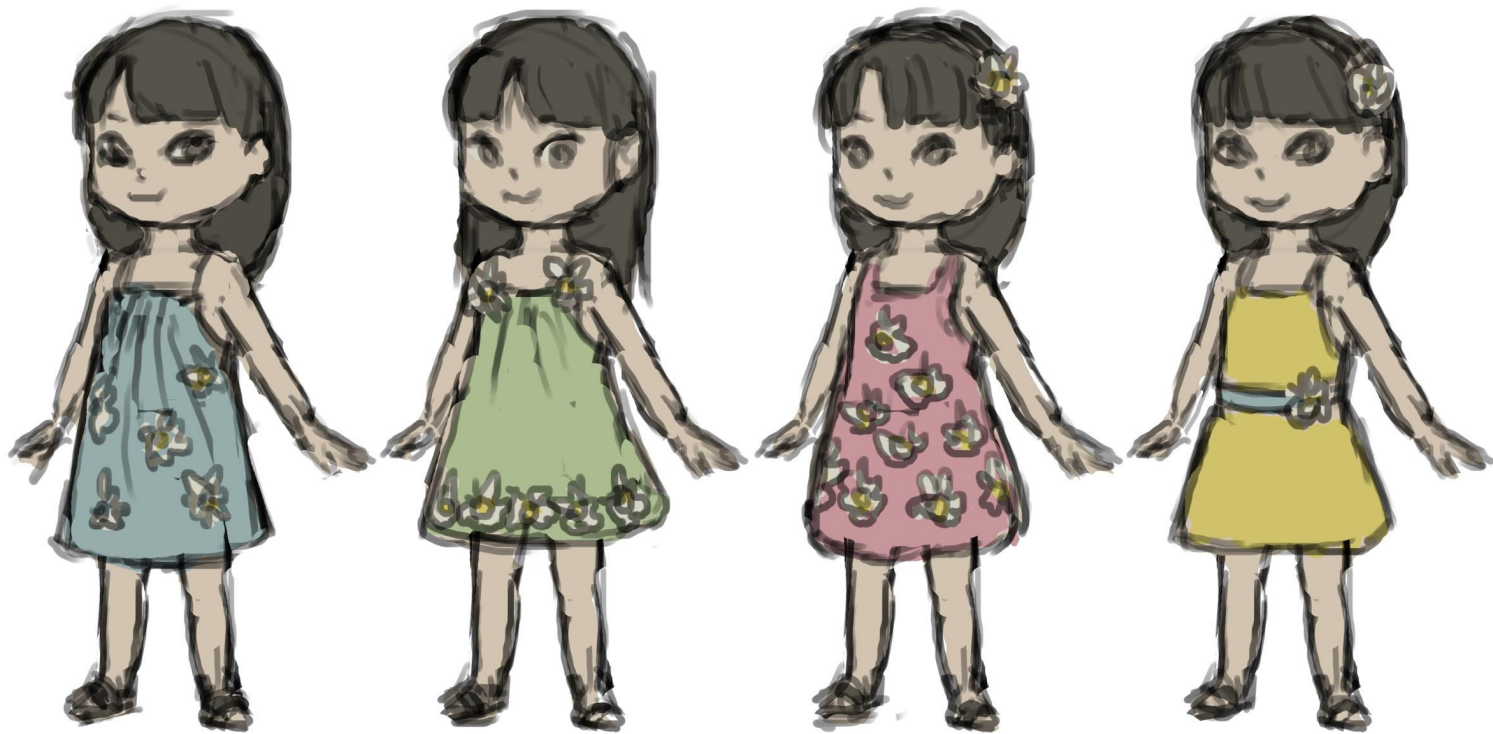

一瞬の出来事

Isshun no Dekigoto

"A Flash of a Second"

Pre-production

Producer & Director: Vivian Tsang

Format: 2D digital in watercolor

Duration: 1 minute and 35 seconds

Theme: Caring and friendship

Synopsis: A 6 years old girl met a kitten coincidentally in a storm night. They gained trust and became best friends.

Character Design-

By Jessica Lam

Early Sketches- Girl (5-6 years old)

By Vivian Tsang

Girl concept

Storyboard-

By Vivian Tsang

Storyline breakdown

- Coming up storm in the evening
- A 6 year old girl explored the atmosphere outside of the house
- Then the story took place on a street
- A cat was wandering on the street
- A billboard fell down on the ground all the sudden and hurt the kitten
- A girl saw this incident
- She appeared in the scene and saved the cat at once
- She carried and hug the cat
- At last, they were happily playing in the grassland.