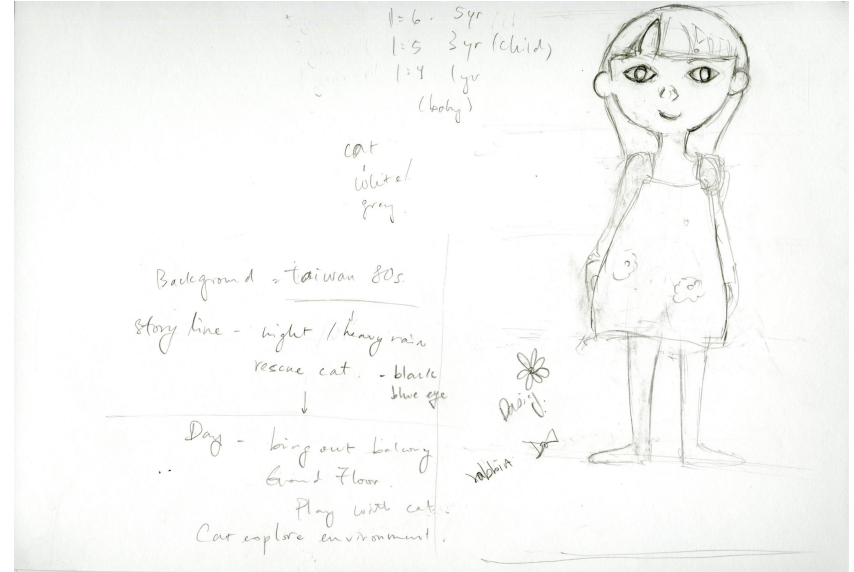

一瞬の出来事

Isshun no Dekigoto

"A Flash of a Second"

Pre-production

Producer & Director: Vivian Tsang

Format: 2D digital in watercolor

Duration: 1 minute and 35 seconds

Theme: Caring and friendship

Synopsis: A 6 years old girl met a kitten coincidentally in a storm night. They gained trust and became best friends.

Character Design-

By Jessica Lam

Early Sketches- Girl (5-6 years old)

By Vivian Tsang

Girl concept

Storyboard-

By Vivian Tsang

Storyline breakdown

- Coming up storm in the evening
- A 6 year old girl explored the atmosphere outside of the house
- Then the story took place on a street
- A cat was wandering on the street
- A billboard fell down on the ground all the sudden and hurt the kitten
- A girl saw this incident
- She appeared in the scene and saved the cat at once
- She carried and hug the cat
- At last, they were happily playing in the grassland.