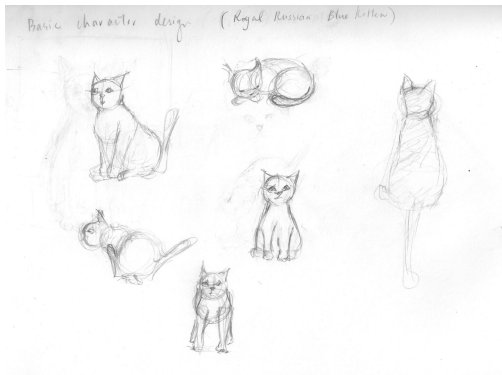

Early sketches- cat