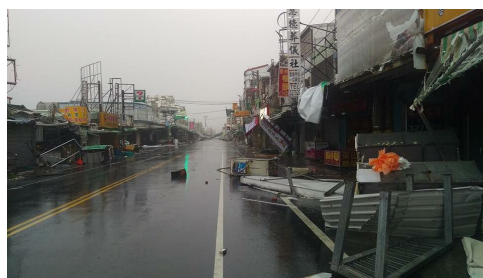

Storyboard-

By Vivian Tsang

Storyline breakdown

- Coming up storm in the evening
- A 6 year old girl explored the atmosphere outside of the house
- Then the story took place on a street
- A cat was wandering on the street
- A billboard fell down on the ground all the sudden and hurt the kitten
- A girl saw this incident
- She appeared in the scene and saved the cat at once
- She carried and hug the cat
- At last, they were happily playing in the grassland.