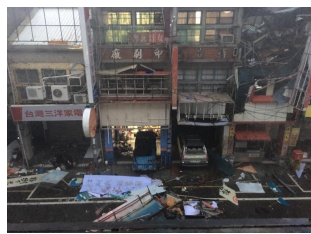

Storyboard-

By Vivian Tsang

Storyline breakdown

- Coming up storm in the evening
- A 6 year old girl explored the atmosphere outside of the house
- Then the story took place on a street
- A cat was wandering on the street
- A billboard fell down on the ground all the sudden and hurt the kitten
- A girl saw this incident
- She appeared in the scene and saved the cat at once
- She carried and hug the cat
- At last, they were happily playing in the grassland.