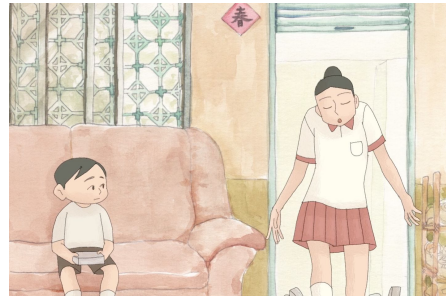

Scene	Duration	Panel	Duration
1	01:17:00	71	01:00

Scene	Duration	Panel	Duration
1	01:17:00	72	01:00

Moodboard

Art direction-

Inspired by Cindy Yang's animation

Popsicle, Cindy Yang

Credit Page

- **Producer & director:** Vivian Tsang
- **Art direction:** Vivian Tsang
- **Storyboard:** Vivian Tsang
- **Layout:** Helena Cheng
- **Character design:** Jessica Lam
- **Character design, key poses:** Jessica Wibowo, Winnie Wei
- **Background design:** Hanae Kawai
- **Compositor:** Vivian Tsang
- **Background music:**