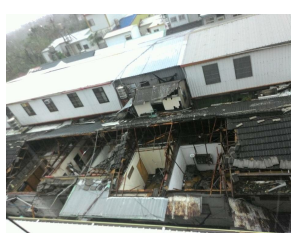

Storyboard-

By Vivian Tsang

Storyline breakdown

- Coming up storm in the evening
- A 6 year old girl explored the atmosphere outside of the house
- Then the story took place on a street
- A cat was wandering on the street
- A billboard fell down on the ground all the sudden and hurt the kitten
- A girl saw this incident
- She appeared in the scene and saved the cat at once
- She carried and hug the cat
- At last, they were happily playing in the grassland.